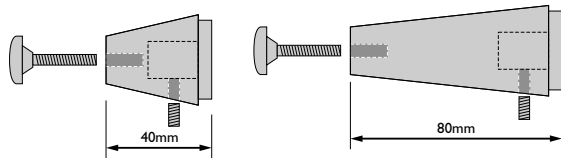

40MM BRACKET

80MM BRACKET

	40MM BRACKET	80MM BRACKET
OPTIA	3	-
WAVE	2	2
ARC	4	-
ESPRIT Curved	4	-
ESPRIT Straight	-	4
VISTALINE	4	-
ELLIPSE	4	-
EXCEL	4	-

DESIGN RANGE BRACKET ASSEMBLY

FOR: WAVE, ARC, ESPRIT, VISTALINE, ELLIPSE AND EXCEL Wall Mounted

Domed headed screw fits through the radiator tubes and screws into conical piece. Conical piece then fits to the part screwed to the wall and is held in place using a grubscrew.

FOR: OPTIA

Discard domed headed screw, and screw conical piece direct to Optia and fit to piece screwed to wall, as the other models.