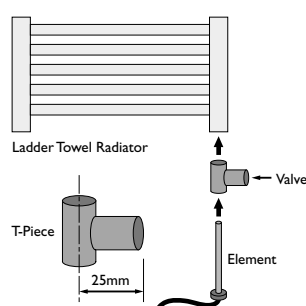

Domed headed screw fits through the radiator tubes and screws into conical piece. Conical piece then fits to the part screwed to the wall and is held in place using a grubscrew.

FOR: OPTIA

Discard domed headed screw, and screw conical piece direct to Optia and fit to piece screwed to wall, as the other models.

BRACKET POSITIONS

FOR: WAVE, ARC, LADDER TOWEL RAIL Curved, ESPRIT, VISTALINE, ELLIPSE, EXCEL Wall Mounted

FOR: LADDER TOWEL RAIL Straight

FOR: OPTIA

ELECTRIC ELEMENT OPTION

FOR: LADDER TOWEL RAIL ESPRIT

*Esprit models do not require a T-piece