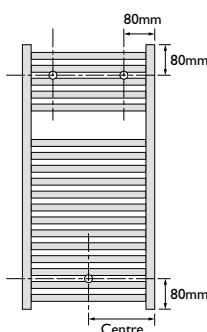

FOR: LADDER TOWEL RAIL Straight

FOR: OPTIA