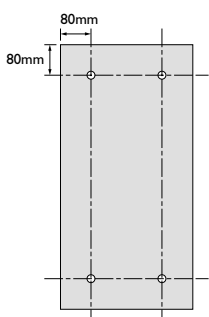

BRACKET POSITIONS

FOR: WAVE, ARC, LADDER TOWEL RAIL Curved, ESPRIT, VISTALINE, ELLIPSE, EXCEL Wall Mounted