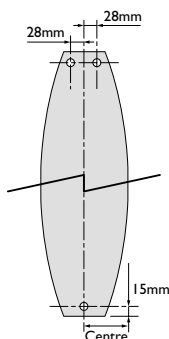

Domed headed screw fits through the radiator tubes and screws into conical piece. Conical piece then fits to the part screwed to the wall and is held in place using a grubscrew.

FOR: OPTIA

Discard domed headed screw, and screw conical piece direct to Optia and fit to piece screwed to wall, as the other models.

BRACKET POSITIONS

FOR: WAVE, ARC, LADDER TOWEL RAIL Curved, ESPRIT, VISTALINE, ELLIPSE, EXCEL Wall Mounted

FOR: LADDER TOWEL RAIL Straight

FOR: OPTIA

ELECTRIC ELEMENT OPTION

FOR: LADDER TOWEL RAIL ESPRIT

*Esprit models do not require a T-piece