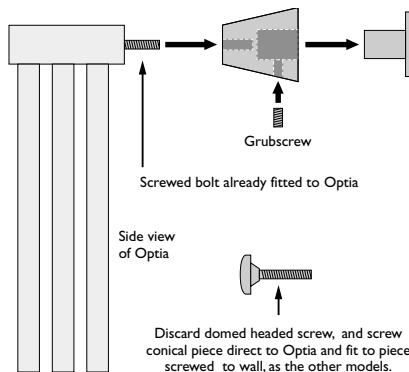

40MM BRACKET

80MM BRACKET

	40MM BRACKET	80MM BRACKET
OPTIA	3	-
WAVE	2	2
ARC	4	-
ESPRIT Curved	4	-
ESPRIT Straight	-	4
VISTALINE	4	-
ELLIPSE	4	-
EXCEL	4	-

DESIGN RANGE BRACKET ASSEMBLY

FOR: WAVE, ARC, ESPRIT, VISTALINE, ELLIPSE AND EXCEL Wall Mounted

Domed headed screw fits through the radiator tubes and screws into conical piece. Conical piece then fits to the part screwed to the wall and is held in place using a grubscrew.

FOR: OPTIA

Discard domed headed screw, and screw conical piece direct to Optia and fit to piece screwed to wall, as the other models.

LADDER TOWEL RAIL

This ladder towel rail provides plenty of space for drying towels and with its simple, yet strikingly attractive design, lends itself to both domestic and commercial applications. Models are available with conventional straight rails, or a softer curved option, to suit individual taste and style.