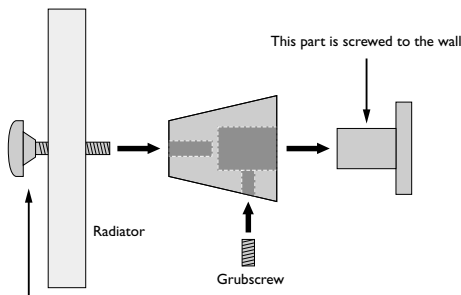

Domed headed screw fits through the radiator tubes and screws into conical piece. Conical piece then fits to the part screwed to the wall and is held in place using a grubscrew.

FOR: OPTIA

Discard domed headed screw, and screw conical piece direct to Optia and fit to piece screwed to wall, as the other models.