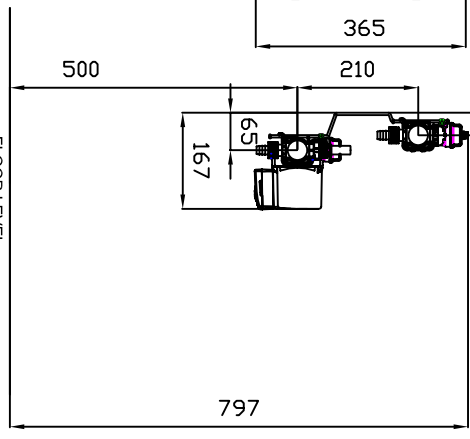

eco plus 2 port Manifold

643

CUSTOMER REF : EMMETI

Date 21/10/2005

ALL ELECTRICAL INSTALLATIONS MUST CONFORM TO CURRENT IEE REGULATIONS.
THIS DRAWING IS COPYRIGHT OF eco hometec (uk) Ltd
Design By: Paul Johnson

ECO PLUS Manifold Dimension