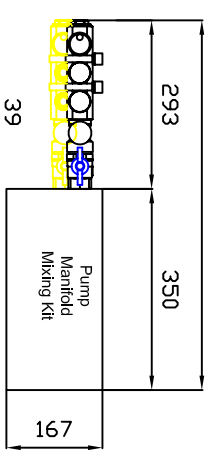

eco plus 4 port Manifold

743

eco plus 3 port Manifold

693

eco plus 2 port Manifold

643

CUSTOMER REF : EMMETI

Date 21/10/2005

ALL ELECTRICAL INSTALLATIONS MUST CONFORM TO CURRENT IEE REGULATIONS.
THIS DRAWING IS COPYRIGHT OF eco hometec (uk) Ltd
Design By: Paul Johnson

ECO PLUS Manifold Dimension