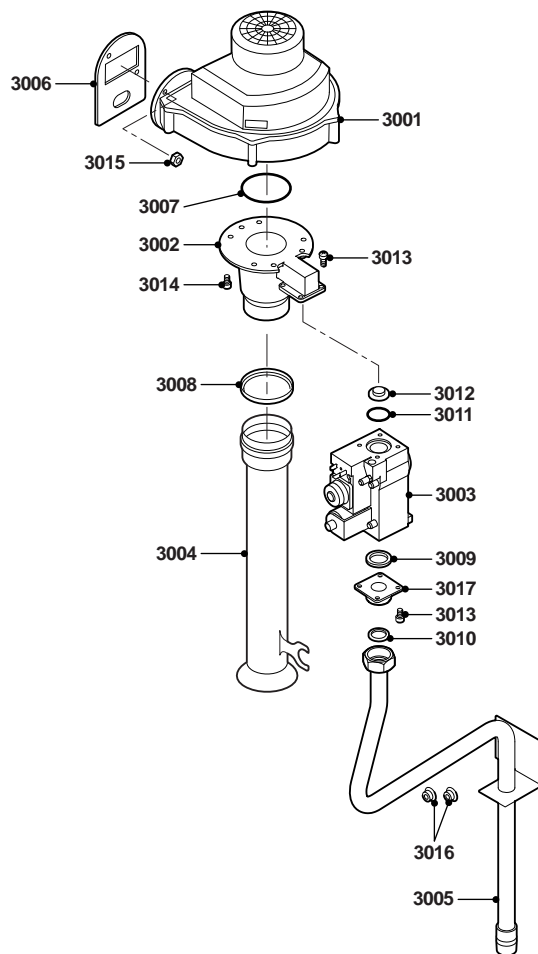

3

114034EVGBW4H003a