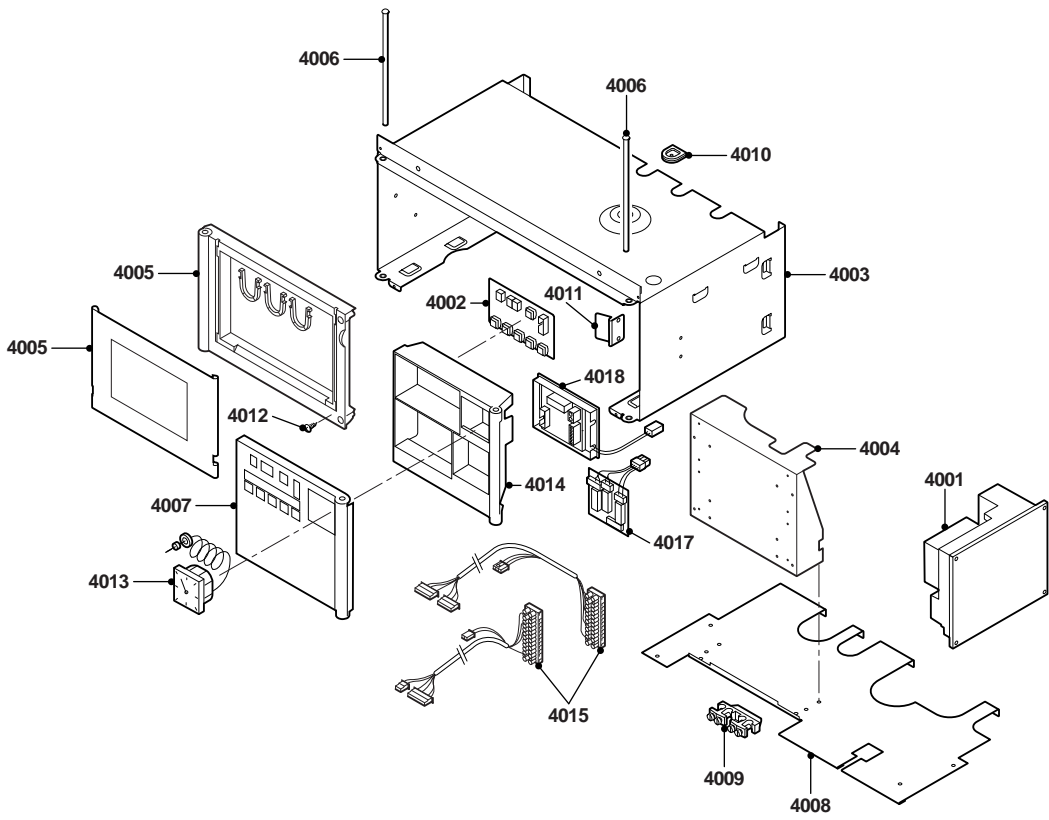

4

114034EVGBW4H004a