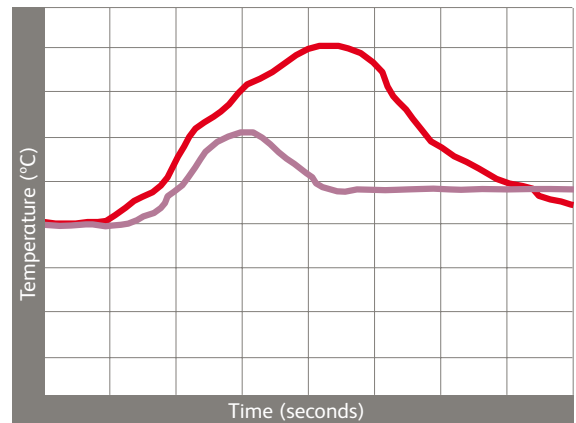

Optimum flow control

The Quartz Electric heating element is at maximum power all the time, meaning that users do not have to select a High, Medium or Low setting to cope with changes in inlet water temperatures during the year... simply switch on and start showering.

Double protection from pressure fluctuations

Within the shower there are two flow regulators to protect the user against the effects of any changes in water pressure.

Simple one touch controls

Soft touch illuminated controls and an easy glide temperature selector eases operation for both young and old.

Designed specifically to ease retro-fit installations

As you would expect from Aqualisa, we have talked to many installers to understand the frustrations of fitting an electric shower. As a result we have designed the unit with more room for optional cable and water entry points and 2 positions for earth connections to improve wiring access. The generous footprint and deeper cover aids retro-fit installations and can cover screw holes made in tiling by a previous shower.

OVER TEMPERATURE PROTECTION

Quartz Electric with OTP system

Competing electric shower