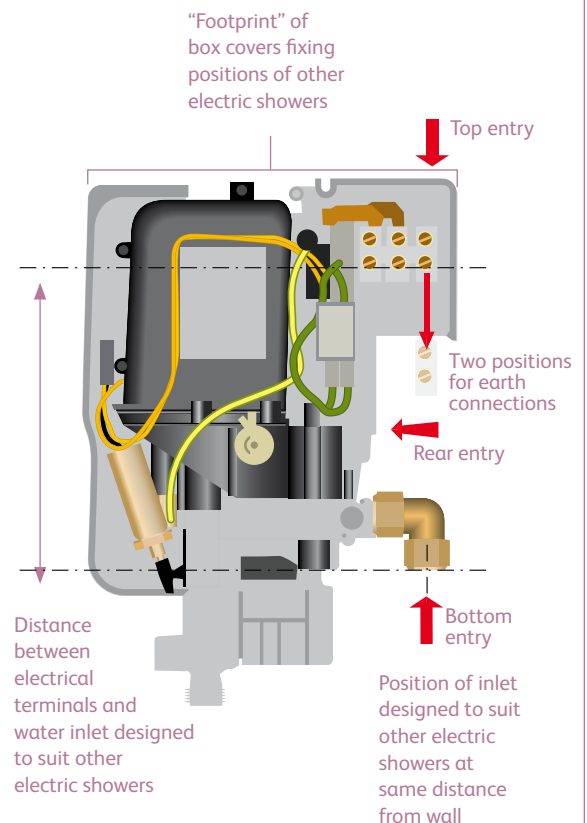

Double protection from pressure fluctuations

Within the shower there are two flow regulators to protect the user against the effects of any changes in water pressure.

Simple one touch controls

Soft touch illuminated controls and an easy glide temperature selector eases operation for both young and old.

Designed specifically to ease retro-fit installations

As you would expect from Aqualisa, we have talked to many installers to understand the frustrations of fitting an electric shower. As a result we have designed the unit with more room for optional cable and water entry points and 2 positions for earth connections to improve wiring access. The generous footprint and deeper cover aids retro-fit installations and can cover screw holes made in tiling by a previous shower.

OVER TEMPERATURE PROTECTION

Quartz Electric with OTP system

Competing electric shower

DESIGNED FOR EASY RETRO-FIT

Part of the Quartz Collection

One of the easiest showers in its class to install

Designed specifically to address all installers' requirements for both new and retro-fit installations with little disruption to the bathroom.